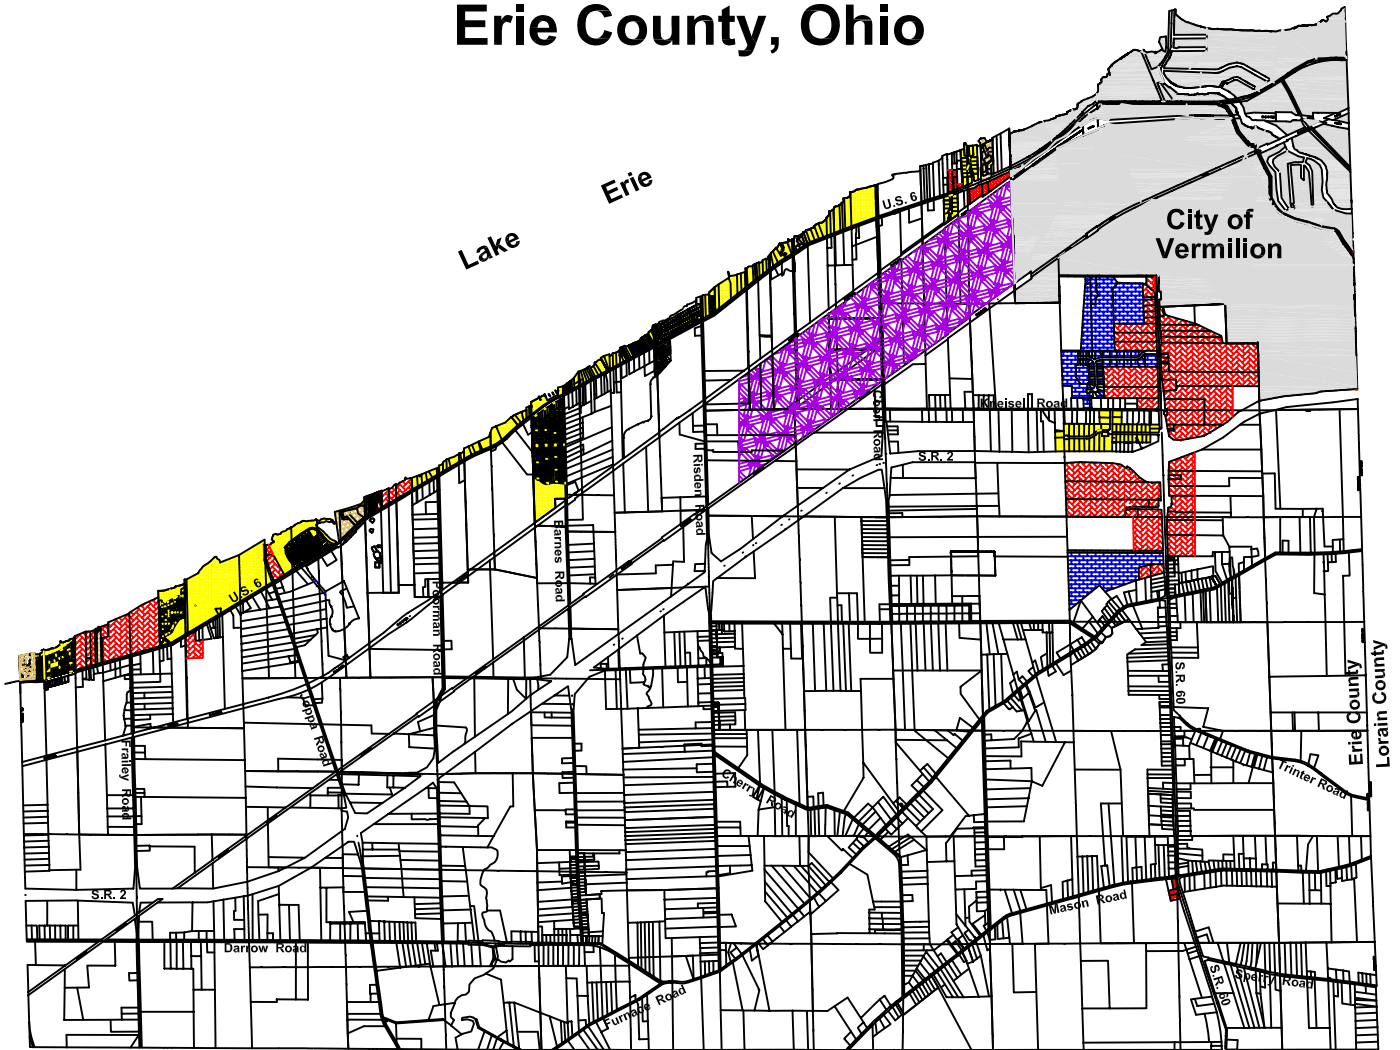

# Vermilion Township Zoning

## Erie County, Ohio

VERMILION TOWNSHIP ZONING DISTRICTS

	A AGRICULTURE		C-1 LOCAL COMMERCIAL
	R-R RURAL RESIDENTIAL/ SINGLE FAMILY		C-2 GENERAL COMMERCIAL
	R-1 SINGLE FAMILY SERVICE RESIDENTIAL (R-1) (R-1A) (R-1B)		I-1 LIGHT INDUSTRIAL
	R-2 TWO FAMILY RESIDENTIAL		MG MINERAL AGGREGATE
	R-3 MULTI-FAMILY RESIDENTIAL		PUD PLANNED UNIT DEVELOPMENT

Prepared by Erie County Department of Planning and Development  
 This map is to be used for illustrative purposes. Refer to the original documents for accuracy. Erie County, Ohio assumes no liability or responsibility for any errors or omissions contained herein.  
 Source: Vermilion Township Zoning Map  
 Map Updated: October 2015  
 Map Approved: November 4, 2015  
 Vermilion Township Resolution No. 50-15